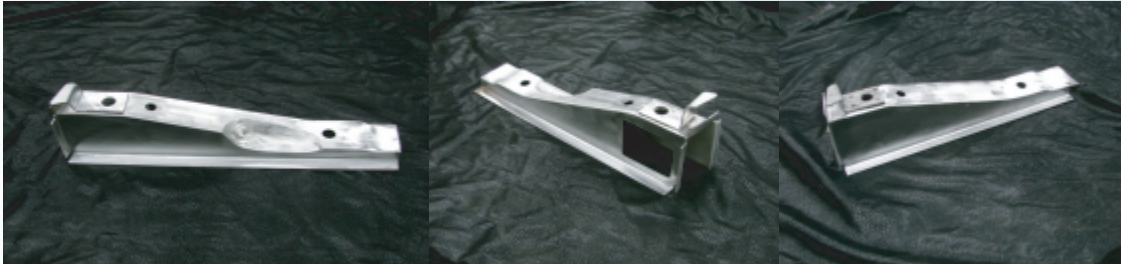

SHEET METAL PICTURES

074951-510L

*A-post floor supports
074951-510L*

*C-post filler panels
074951-502L and - 502R*

*Front fender outer skin patch
074951-503L and 074951-503R*

074950-512L

*B-post floor supports
074950-512L and -512R*

*Rocker panel extensions
064951-500L and -500R*

*Rocker panel extension
064951-500R*

*Rear wheel tub forward repair panel
074951-517LF and -517RF*

074951-517RF