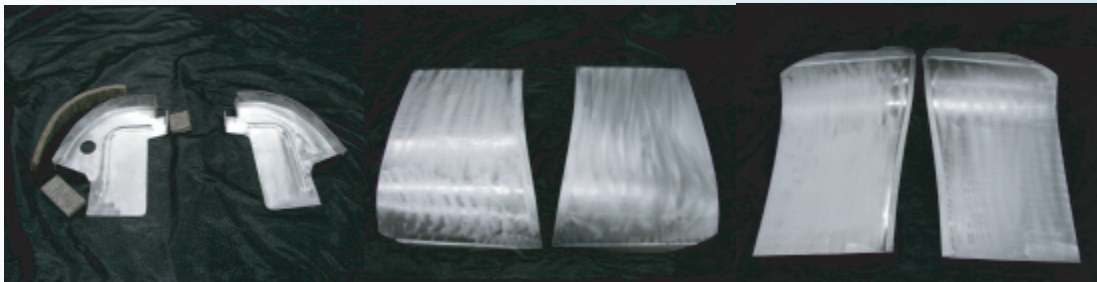

SHEET METAL PICTURES

074951-510L

*A-post floor supports
074951-510L*

*C-post filler panels
074951-502L and - 502R*

*Front fender outer skin patch
074951-503L and 074951-503R*

074950-512L

*B-post floor supports
074950-512L and -512R*

*Rocker panel extensions
064951-500L and -500R*

*Rocker panel extension
064951-500R*

*Rear wheel tub forward repair panel
074951-517LF and -517RF*

074951-517RF